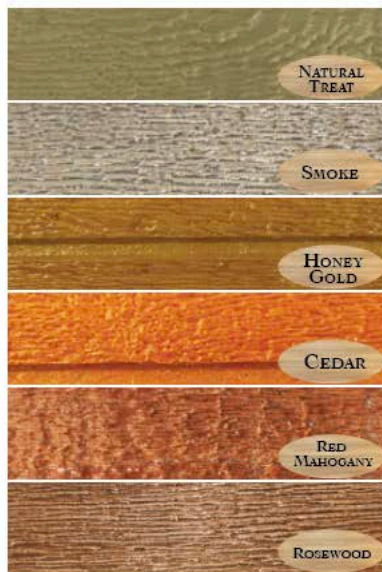

NP | NATIONAL
PREFINISH

COLOR

your

NP | EXTERIOR
FINISHING
SYSTEMS

Wilderness SERIES

(888) 512-5591

Farmhouse SERIES

Ultra Log Stain

(888) 512-5591

WWW.NATIONALPREFINISH.COM

 COLORS MAY DIFFER FROM PRINT TO PAINT.
PLEASE VERIFY WITH PHYSICAL SAMPLES BEFORE ORDERING.