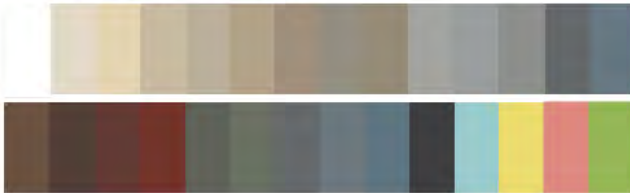

ULTRA LOG

Our Ultra Log Stain is it's own category of protecting your investment. Use these colors on our Hand Hewn and D-log products as well as any dimensional lumber you're using.

LAP

SHAKES

BOARD & BATTEN