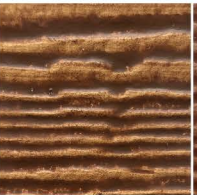

TIMBERTONES

NP NATIONAL PREFINISH

White Granite

Stone Blue

Cascade Slate

Coastal Gray

Summer Wheat

Old Cherry

Rosewood

Mountain Cedar

Aspen Ridge

Smokey Adler

Warm Espresso

Roasted Walnut

Vintage Cabernet

Wild Berries

Timber Trail

River Rock

***Colors may vary from print to samples. Please ask for physical sample prior ordering.*

(888)512-5591

NATIONALPREFINISH.COM